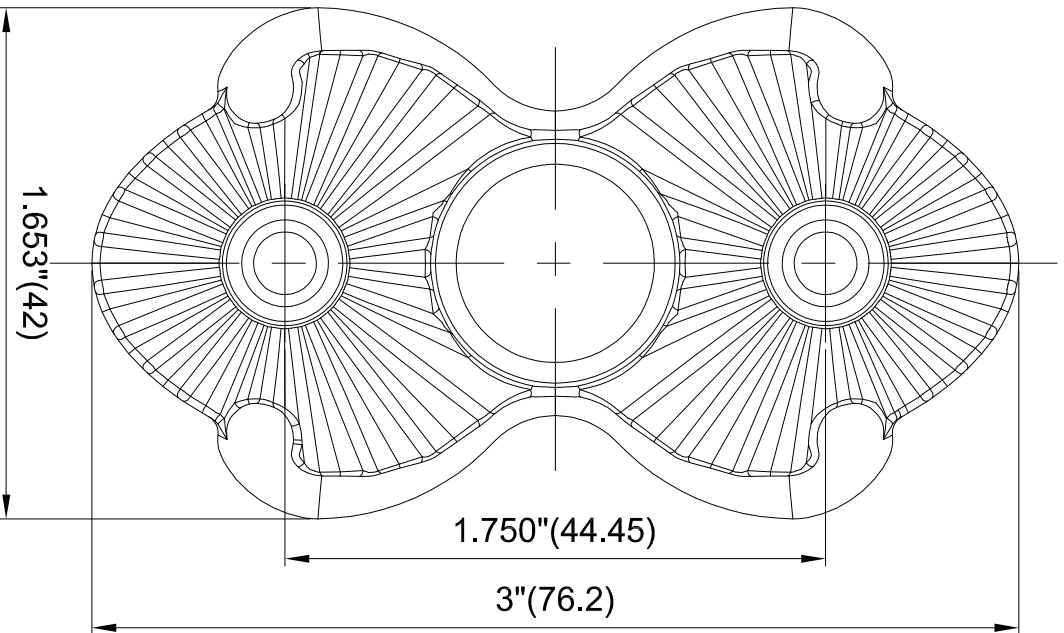

INSTALLATION INSTRUCTION

INSTRUCCIONES DE INSTALACION

Wood Screw: 6#-15-1" X 2
Metric Millimeters in Parenthesis

DB3	Rev. A
DWG# : DB3	DATE : 5/10/12
MAT'L : BRASS	