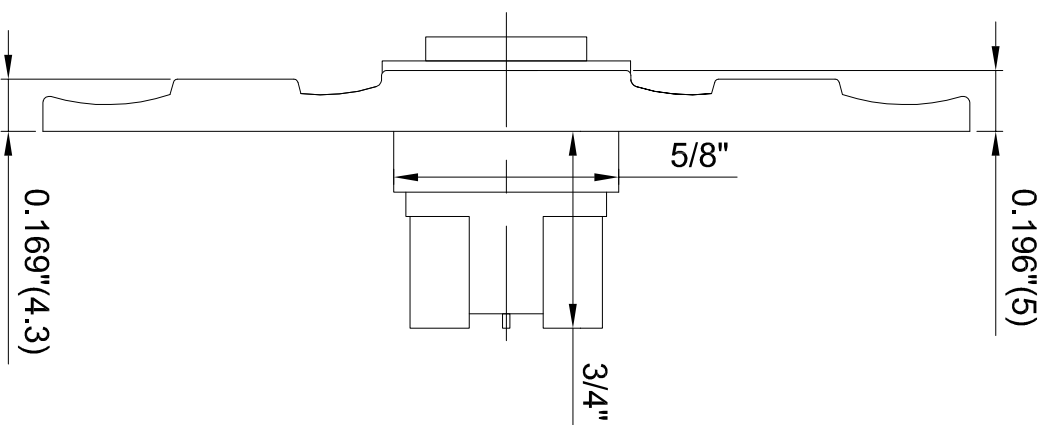

INSTALLATION INSTRUCTION

INSTRUCCIONES DE INSTALACION

Wood Screw: 6#-15-1" X 2
Metric Millimeters in Parenthesis

DB3	Rev. A
DWG# : DB3	DATE : 5/10/12
MAT'L : BRASS	