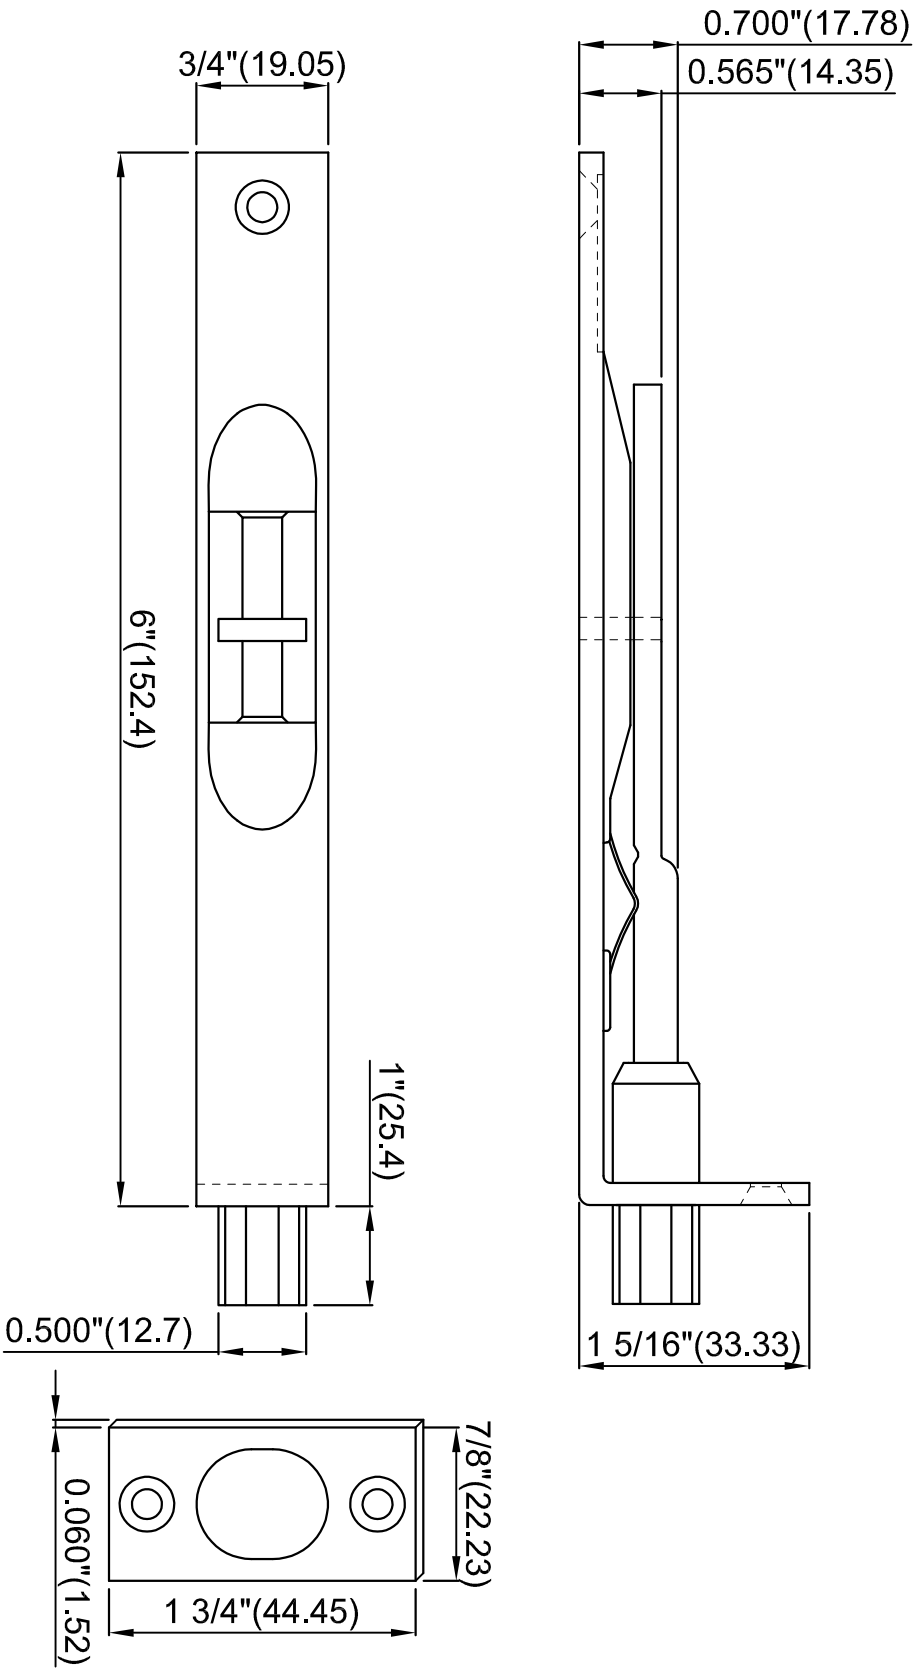

# INSTALLATION INSTRUCTION

## INSTRUCCIONES DE INSTALACION

Screw: FH6-3/4" X 4  
 Metric Millimeters in Parenthesis

FB1		Rev. A
DWG#: FB1		DATE: 19/10/16
MAT'L: BRASS		