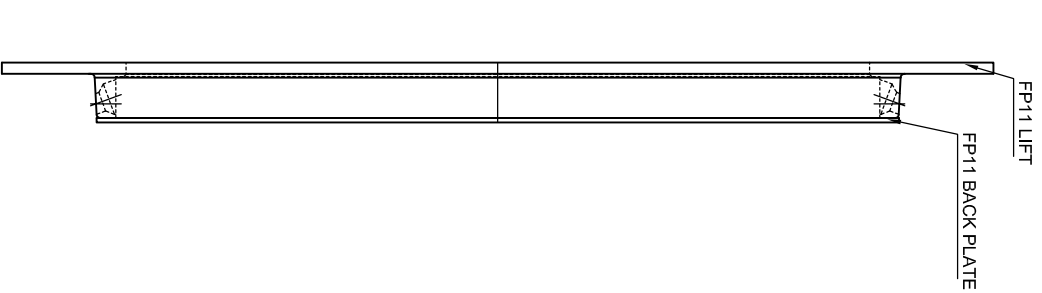

INSTALLATION INSTRUCTION

INSTRUCCIONES DE INSTALACION

FP11 LIFT

ASSEMBLY

DEPTH IN DOOR HOLE
DEPTH IN DOOR .375

Screw: 4#-24 X 4
Metric Millimeters in Parenthesis

FP11 PULL	
DWG# : FP11,FP12	Rev. A
MAT'L : BRASS	DATE : 5/10/12