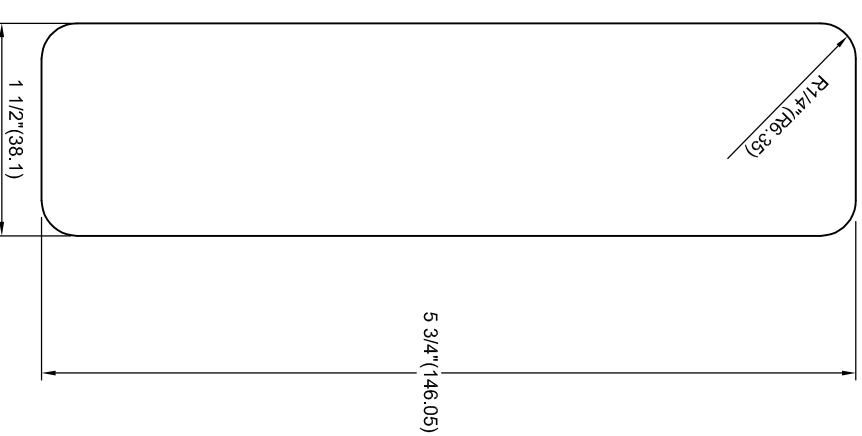

INSTALLATION INSTRUCTION

INSTRUCCIONES DE INSTALACION

FP11 LIFT

ASSEMBLY

DEPTH IN DOOR HOLE
DEPTH IN DOOR .375

Screw: 4#-24 X 4
Metric Millimeters in Parenthesis

FP11 PULL	
DWG# : FP11,FP12	Rev. A
MAT'L : BRASS	DATE : 5/10/12