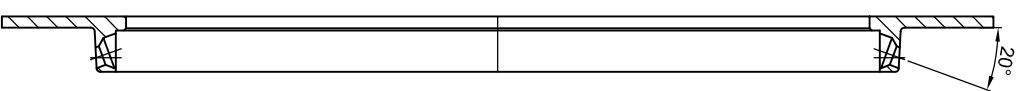

INSTALLATION INSTRUCTION

INSTRUCCIONES DE INSTALACION

FP11 LIFT

ASSEMBLY

DEPTH IN DOOR HOLE
DEPTH IN DOOR .375

Screw: 4#-24 X 4
Metric Millimeters in Parenthesis

FP11 PULL	
DWG# : FP11,FP12	Rev. A
MAT'L : BRASS	DATE : 5/10/12