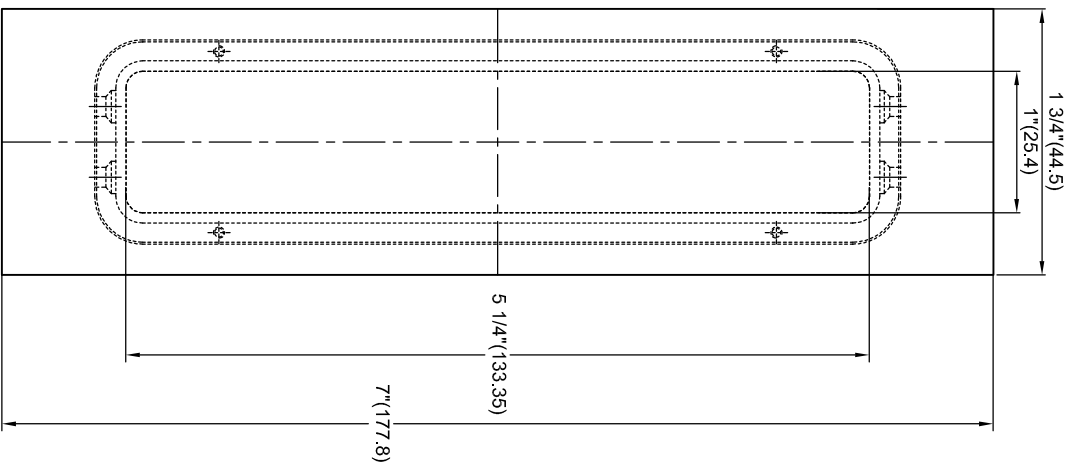

INSTALLATION INSTRUCTION

INSTRUCCIONES DE INSTALACION

FP11 LIFT

ASSEMBLY

DEPTH IN DOOR HOLE
DEPTH IN DOOR .375

Screw: 4#-24 X 4
Metric Millimeters in Parenthesis

FP11 PULL	
DWG# : FP11,FP12	Rev. A
MAT'L : BRASS	DATE : 5/10/12