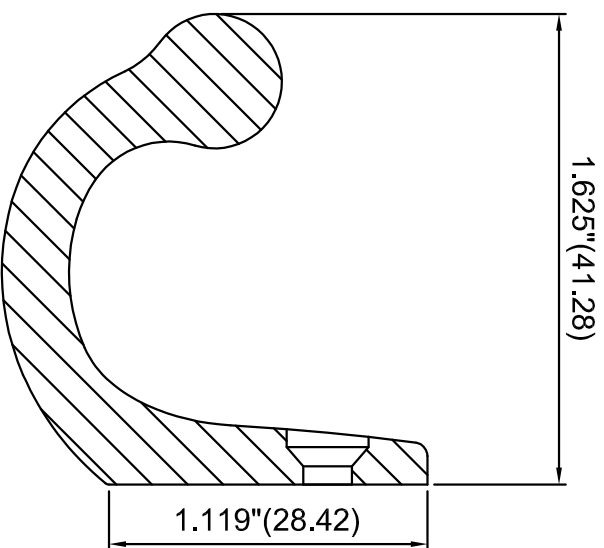

INSTALLATION INSTRUCTION

INSTRUCCIONES DE INSTALACION

Screw:
Metric Millimeters in Parenthesis

HK4	Rev. A
DWG#: HK4	
MAT'L : BRASS	DATE : 1/12/16