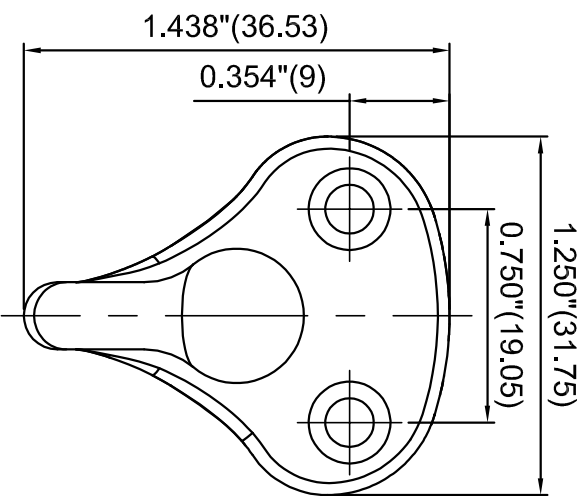

INSTALLATION INSTRUCTION

INSTRUCCIONES DE INSTALACION

Screw:
Metric Millimeters in Parenthesis

HK4	Rev. A
DWG#: HK4	
MAT'L : BRASS	DATE : 1/12/16