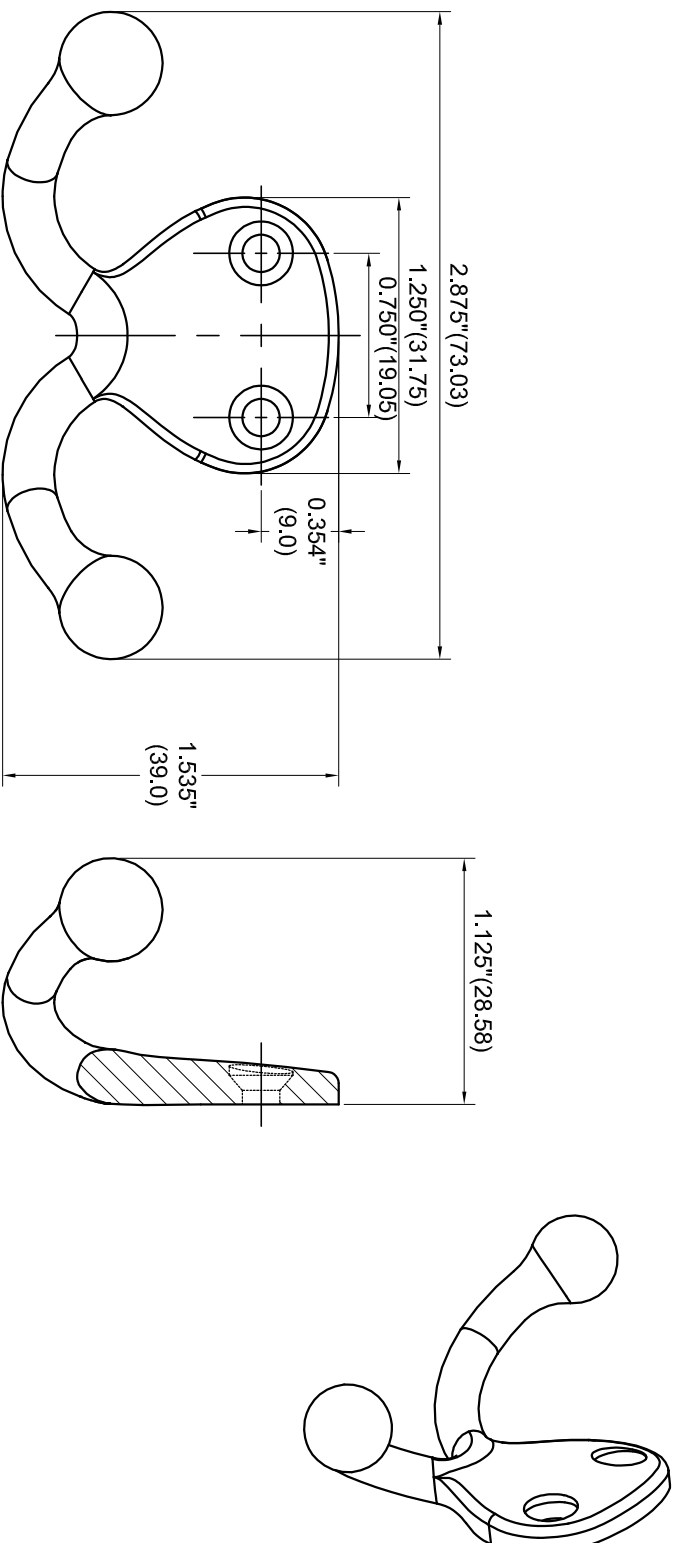

INSTALLATION INSTRUCTION

INSTRUCCIONES DE INSTALACION

Screw:

Metric Millimeters in Parenthesis

HK5	Rev. A
DWG# : HK5	
MAT'L : BRASS	DATE : 1/12/16